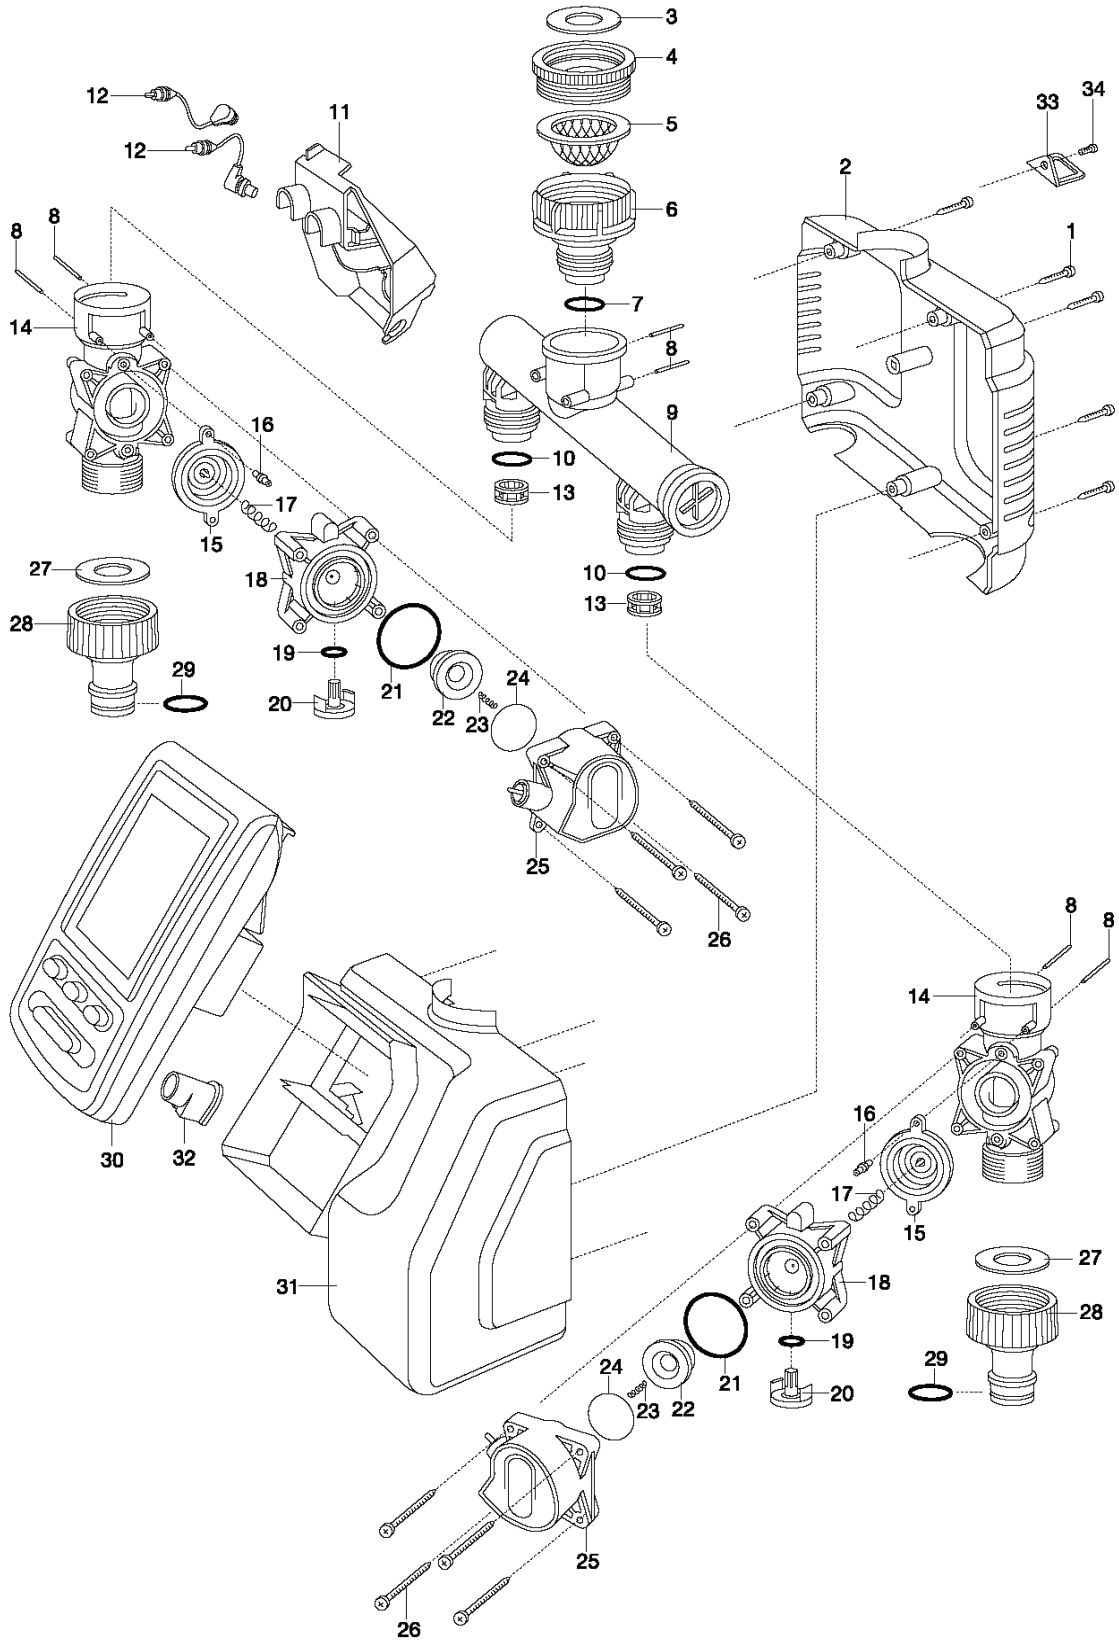

SPARE PARTS CATALOGUE
: MULTICONTROL DUO

Spare Parts List

SPARE PARTS LIST

GARDENA Bewässerungscomputer
C 2030 duo plus / Multi Control Duo

Art.-Nr. 1874

REF.	PART NO.	DESCRIPTION	REMARK	QTY.	KIT
1	524431201	SCREW	8839-00.600.04	1	
1	578378701	CONTROL BOARD	1874-00.700.00	1	
2	577797601	HOUSING	1874-00.600.11	1	
3	596775201	WASHER	1121-00.600.01	1	
4	588653401	ADAPTER	924-00.500.00	1	
5	520419201	FINE FILTER 1"	1815-00.614.00	1	
6	578183701	PIPE	1874-00.710.00	1	
6	520344401	CONNECTING BUSH	1210-00.600.61	1	
7	520336801	O-RING	964-00.505.04	1	
11	577797801	ADAPTER	1874-00.600.21	1	
12	577797901	CABLE	1874-00.600.26	1	
13	523735901	FILTER	1815-00.610.28	1	
13	577797301	VALVE	1874-00.620.00	1	
14	523735801	BODY	1815-00.610.01	1	
15	520419301	MEMBRANE COMPL.	1815-00.617.00	1	
16	520420001	VALVE CAP. CPL	1815-00.743.00	1	
16	520419001	CONTROL NOZZLE RED	1815-00.610.27	1	
17	520339701	PRESSURE SPRING. LARGE	1169-00.600.39	1	
21	520402001	O-RING	1672-00.600.11	1	
22	525411201	MAGNETIC PLATE COMPL.	1174-00.618.00	1	
23	593806601	SPRING	1174-00.610.12	1	
24	520419101	MYLAR-FOIL 4 TYP A. 50 µM DICK	1815-00.610.38	1	
27	586705901	TAP CONNECTOR	18201-00.600.00	1	
29	501301801	O-RING	18300-00.600.16	1	
30	577797201	CONTROL UNIT	1874-00.610.00, until 2013	1	
30	585548701	CONTROL UNIT	1874-00.510.00, since 2014	1	
31	577797701	HOUSING	1874-00.600.16	1	
32	522773801	HUB CAP	1860-00.610.36	1	
33	520420101	POLY BAG	1815-00.791.00	1	